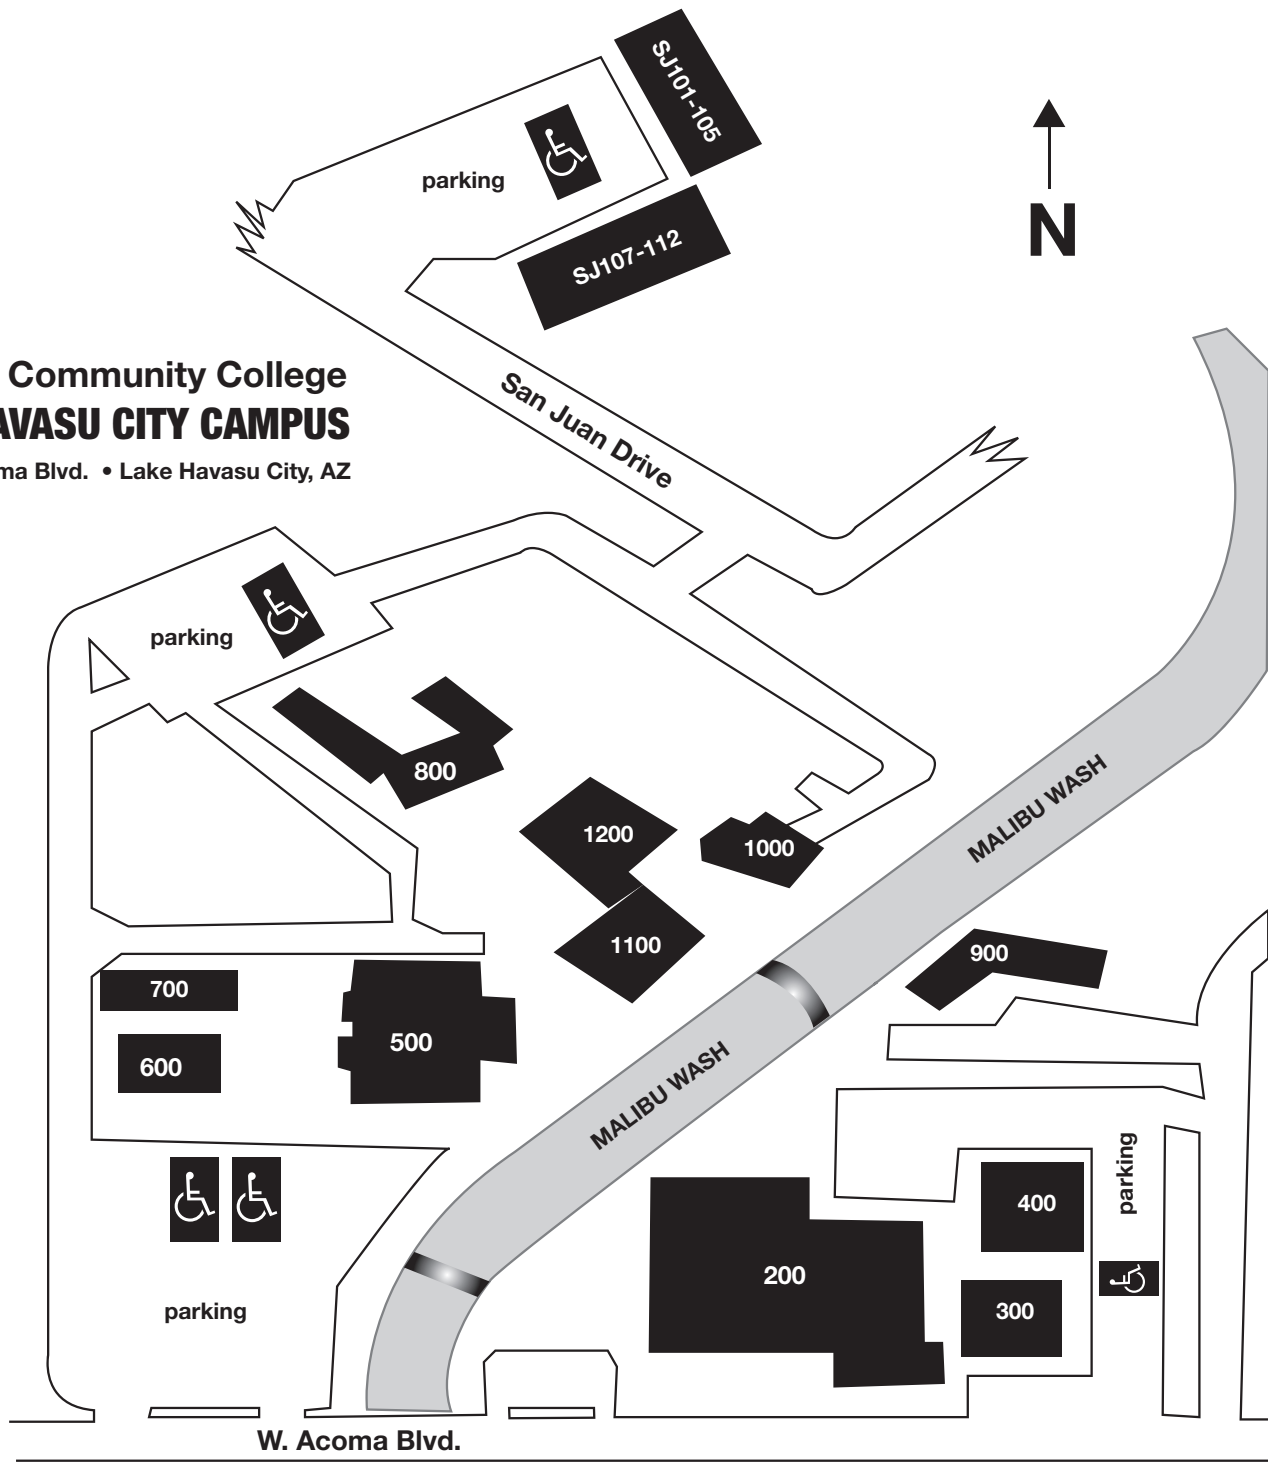

Mohave Community College LAKE HAVASU CITY CAMPUS

1977 W. Acoma Blvd. • Lake Havasu City, AZ

Directory - 1977 W. Acoma Blvd.

- 200 Campus Administration
- Academic Advising
- Student Services
- Testing
- Disability Services
- Financial Aid
- College Preparatory Services
- Registration
- Community Outreach
- 300 Classrooms
- 400 Chemistry Lab
- Biology Lab
- Classrooms
- 500 Classrooms
- ITV Classroom
- 600 Multipurpose Room
- 800 Classrooms
- 900 Maintenance Department
- 1000 Bookstore
- 1100 Northern Arizona University
- 1200 Library/Computer Lab

Directory - San Juan Campus Annex

- 1941 San Juan
- SJ 101 HVAC Instructional Lab
- SJ 105 Sculpture
- SJ 107 Ceramics
- SJ 109 Art
- SJ 111 Jewelry
- SJ 112 Lapidary

Mesquite Avenue Center

1795 Civic Center Blvd